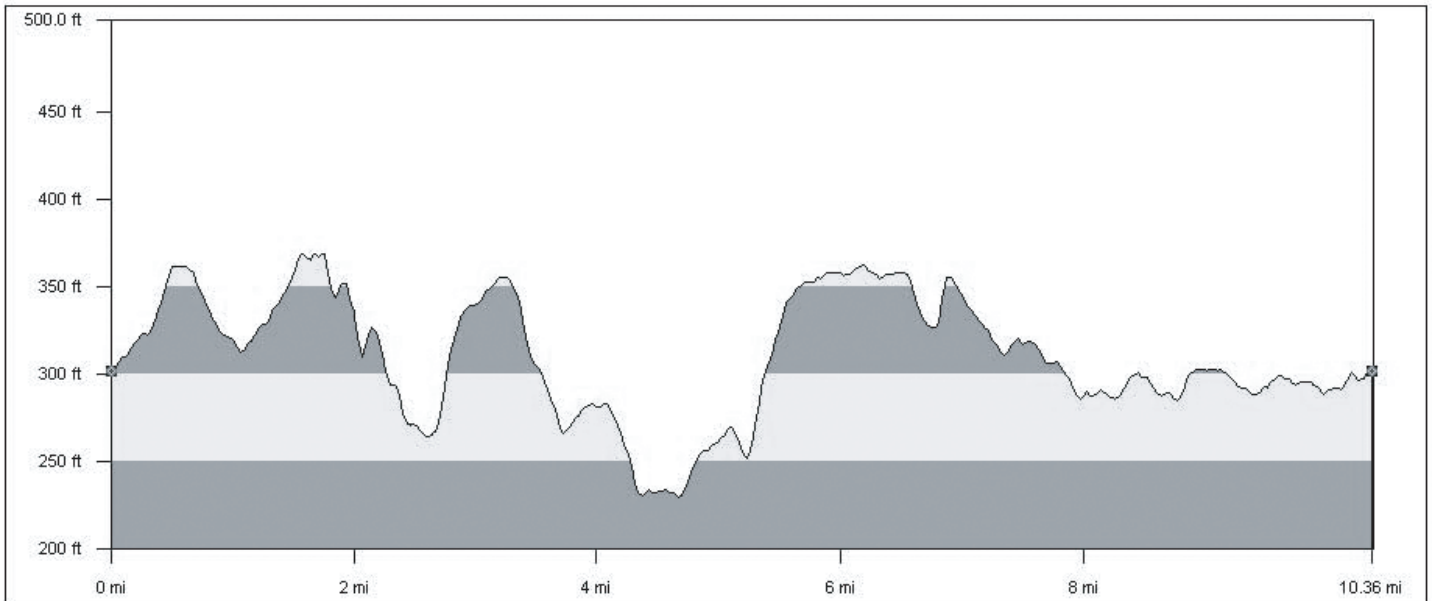

Sunday, September 10th

0.0		Exit Bike Parking
0.2	L	onto Morris Road
1.9	R	onto North Wales Road
2.0	R	onto Township Line Road
4.0	R	onto Plymouth Road
4.2	L	onto Lantern Lane
4.8	R	onto Penllyn Pike
6.0	R	Into Rest Stop (Blue Bell Inn)
6.0	R	out of rest stop onto Penllyn Pike
6.8	VR	stay on Penllyn Pike

6.9	R	into Unisys Complex
7.2	VR	at fork in the road
7.6	R	Jolly Road
7.7	R	Union Meeting Road
8.9	L	onto Skippack Pike
9.2	R	Cathcart Rd
10.0	L	onto Morris Road
10.3	L	Into College, Left towards arch
10.5		Finish

CHALLENGE SITE
 Montgomery County Community College
 340 Dekalb Pike
 Blue Bell, PA 19422

REST STOP 1: 10am-Noon
ROUTE CLOSURES: 5:00pm
EMERGENCY HOTLINE: 866.465.4098